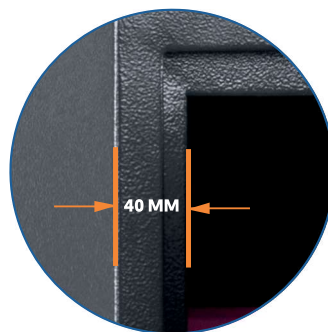

Private Safes

series: **Barrier**

grade: **0**

VALBERG

LASER
cut
effect

MULTI
LAYER SYSTEM

GRADE 0
ECB-S
certified

BARRIER 46

Model												
Barrier 3040*	300	400	300	214	321	165	1	4	65	11		
Barrier 3045*	300	450	400	214	371	266	1	4	87	21		
Barrier 45*	450	450	400	364	371	259	1	4	118	34		
Barrier 3450*	340	500	300	254	421	159	1	4	87	17		
Barrier 46	460	440	380	374	361	239	1	4	113	32		
Barrier 67	670	440	380	584	361	239	2	4	153	50		
Barrier 90	900	440	380	814	361	239	2	6	196	70		

The outer depth is given without the handle and the lock.

* Digital lock only.

- Burglary resistance – EN 1143-1, Grade 0.
- Thickness of door – 90 mm (Barrier 3040, Barrier 3045, Barrier 45), 96 mm (all other sizes).
- Thickness of walls – 40 mm.
- Double-wall construction.
- Three way locking bolts.
- Lock secured from drill attacks.
- Standard delivery with double-bit high security key lock with two keys.
- Anchoring to the floor and back wall.
- Color: RAL 7035 (light grey), also available in RAL 7024 (grey graphite).