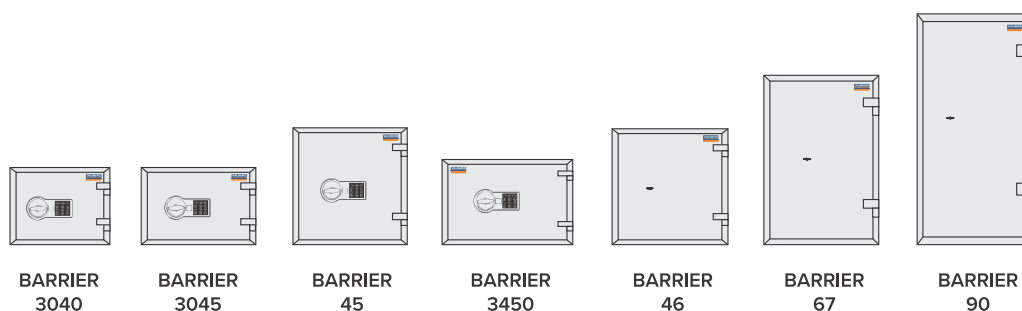

Private Safes

series: **Barrier**

grade: **0**

VALBERG

LASER
cut
effect

MULTI
LAYER SYSTEM

GRADE 0
ECB-S
certified

BARRIER 46

Model												
Barrier 3040*	300	400	300	214	321	165	1	4	65	11		
Barrier 3045*	300	450	400	214	371	266	1	4	87	21		
Barrier 45*	450	450	400	364	371	259	1	4	118	34		
Barrier 3450*	340	500	300	254	421	159	1	4	87	17		
Barrier 46	460	440	380	374	361	239	1	4	113	32		
Barrier 67	670	440	380	584	361	239	2	4	153	50		
Barrier 90	900	440	380	814	361	239	2	6	196	70		

The outer depth is given without the handle and the lock.

* Digital lock only.

- Burglary resistance – EN 1143-1, Grade 0.
- Thickness of door – 90 mm (Barrier 3040, Barrier 3045, Barrier 45), 96 mm (all other sizes).
- Thickness of walls – 40 mm.
- Double-wall construction.
- Three way locking bolts.
- Lock secured from drill attacks.
- Standard delivery with double-bit high security key lock with two keys.
- Anchoring to the floor and back wall.
- Color: RAL 7035 (light grey), also available in RAL 7024 (grey graphite).